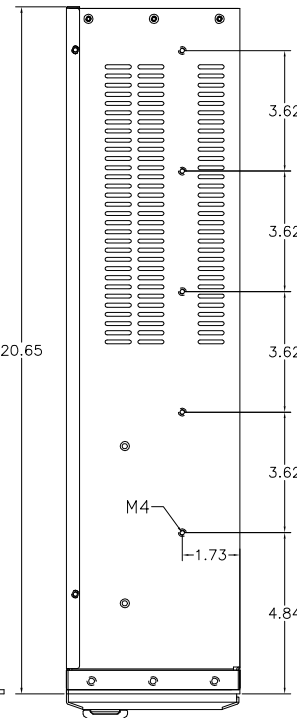

LEFT SIDE

TOP VIEW

RIGHT SIDE

REAR VIEW

FRONT VIEW - DOOR OPEN

REDUNDANT POWER SUPPLY

FRONT VIEW - DOOR CLOSED

Note: Drives & Power Supply not included

 <p>8295 Aero Plaza San Diego, CA 92123 (858) 571-4330 www.chassisplans.com</p>	<p>THE INFORMATION CONTAINED IN THIS DOCUMENT IS THE SOLE PROPERTY OF CHASSIS PLANS, LLC. IS COPYRIGHTED, AND IS SUBJECT TO WRITTEN CONFIDENTIALITY AND NON-DISCLOSURE AGREEMENTS. THIS INFORMATION INCLUDING MODIFICATION OF THIS DOCUMENT IS CONFIDENTIAL AND PROPRIETARY TO CHASSIS PLANS, LLC. THIS DRAWING MAY NOT BE DISCLOSED TO THIRD PARTIES INCLUDING VENDORS OR OTHER SUPPLIERS WITHOUT EXPRESS WRITTEN PERMISSION OF CHASSIS PLANS, LLC. REPRODUCTION IN ANY FORM OR MEANS, MECHANICAL, INCLUDING PHOTOCOPIING OR BY ANY INFORMATION STORAGE AND RETRIEVAL SYSTEM WITHOUT THE EXPRESS WRITTEN PERMISSION OF CHASSIS PLANS, LLC. IS A VIOLATION OF STATE AND FEDERAL STATUTES AND WILL SUBJECT THE VIOLATOR TO MONETARY DAMAGES. © CHASSIS PLANS, LLC. 2005</p>	MATERIAL	TITLE	
	<p>UNLESS OTHERWISE SPECIFIED DIMENSIONS ARE IN INCHES. TOLERANCES ARE: DECIMALS .XX ± .1 ANGLES SCALE: NONE .XX ± .03 ± 0°30' .XXX ± .010</p>	FINISH	<p>D1 SERIES CHASSIS 3U ATX RACKMOUNT CUSTOMER DRAWING</p>	<p>PART NUMBER D1_CUSTOMER_DRAWING</p>
		<p>FILE: D1_CUSTOMER_DRAWING DATE: 4/2/05</p>	<p>LAST EDIT DATE: 4/6/07</p>	<p>SHEET 1 OF 1</p>