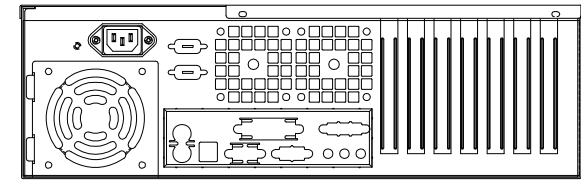

LEFT SIDE

TOP VIEW

RIGHT SIDE

REAR VIEW

FRONT VIEW - DOOR OPEN

REDUNDANT POWER SUPPLY

FRONT VIEW - DOOR CLOSED

Note: Drives & Power Supply not included

 <p>8295 Aero Plaza San Diego, CA 92123 (858) 571-4330 www.chassisplans.com</p>	<p>THE INFORMATION CONTAINED IN THIS DOCUMENT IS THE SOLE PROPERTY OF CHASSIS PLANS, LLC. IS COPYRIGHTED, AND IS SUBJECT TO WRITTEN CONFIDENTIALITY AND NON-DISCLOSURE AGREEMENTS. THIS INFORMATION INCLUDING MODIFICATION OF THIS DOCUMENT IS CONFIDENTIAL AND PROPRIETARY TO CHASSIS PLANS, LLC. THIS DRAWING MAY NOT BE DISCLOSED TO THIRD PARTIES INCLUDING VENDORS OR OTHER SUPPLIERS WITHOUT EXPRESS WRITTEN PERMISSION OF CHASSIS PLANS, LLC. REPRODUCTION IN ANY FORM OR MEANS, MECHANICAL, INCLUDING PHOTOCOPIING OR BY ANY INFORMATION STORAGE AND RETRIEVAL SYSTEM WITHOUT THE EXPRESS WRITTEN PERMISSION OF CHASSIS PLANS, LLC. IS A VIOLATION OF STATE AND FEDERAL STATUTES AND WILL SUBJECT THE VIOLATOR TO MONETARY DAMAGES. © CHASSIS PLANS, LLC. 2005</p>	MATERIAL	TITLE	
	<p>UNLESS OTHERWISE SPECIFIED DIMENSIONS ARE IN INCHES. TOLERANCES ARE: DECIMALS .XX ± .1 ANGLES SCALE: NONE .XX ± .03 ± 0°30' .XXX ± .010</p>	FINISH	<p>D1 SERIES CHASSIS 3U ATX RACKMOUNT CUSTOMER DRAWING</p>	<p>PART NUMBER D1_CUSTOMER_DRAWING</p>
		<p>FILE: D1_CUSTOMER_DRAWING DATE: 4/2/05</p>	<p>LAST EDIT DATE: 4/6/07</p>	<p>SHEET 1 OF 1</p>