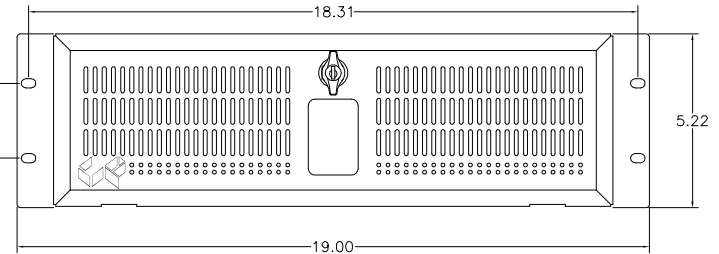

LEFT SIDE

TOP VIEW

RIGHT SIDE

REAR VIEW

FRONT VIEW - DOOR OPEN

REDUNDANT POWER SUPPLY

FRONT VIEW - DOOR CLOSED

Note: Drives & Power Supply not included

 <p>8295 Aero Plaza San Diego, CA 92123 (858) 571-4330 www.chassisplans.com</p>	<p>THE INFORMATION CONTAINED IN THIS DOCUMENT IS THE SOLE PROPERTY OF CHASSIS PLANS, LLC. IS COPYRIGHTED, AND IS SUBJECT TO WRITTEN CONFIDENTIALITY AND NON-DISCLOSURE AGREEMENTS. THIS INFORMATION INCLUDING MODIFICATION OF THIS DOCUMENT IS CONFIDENTIAL AND PROPRIETARY TO CHASSIS PLANS, LLC. THIS DRAWING MAY NOT BE DISCLOSED TO THIRD PARTIES INCLUDING VENDORS OR OTHER SUPPLIERS WITHOUT EXPRESS WRITTEN PERMISSION OF CHASSIS PLANS, LLC. REPRODUCTION IN ANY FORM OR MEANS, MECHANICAL, INCLUDING PHOTOCOPIING OR BY ANY INFORMATION STORAGE AND RETRIEVAL SYSTEM WITHOUT THE EXPRESS WRITTEN PERMISSION OF CHASSIS PLANS, LLC. IS A VIOLATION OF STATE AND FEDERAL STATUTES AND WILL SUBJECT THE VIOLATOR TO MONETARY DAMAGES. © CHASSIS PLANS, LLC. 2005</p>	MATERIAL	TITLE	
	<p>UNLESS OTHERWISE SPECIFIED DIMENSIONS ARE IN INCHES. TOLERANCES ARE: DECIMALS .XX ± .1 ANGLES SCALE: NONE .XX ± .03 ± 0°30' .XXX ± .010</p>	FINISH	<p>D1 SERIES CHASSIS 3U ATX RACKMOUNT CUSTOMER DRAWING</p>	<p>PART NUMBER D1_CUSTOMER_DRAWING</p>
		<p>FILE: D1_CUSTOMER_DRAWING DATE: 4/2/05</p>	<p>LAST EDIT DATE: 4/6/07</p>	<p>SHEET 1 OF 1</p>