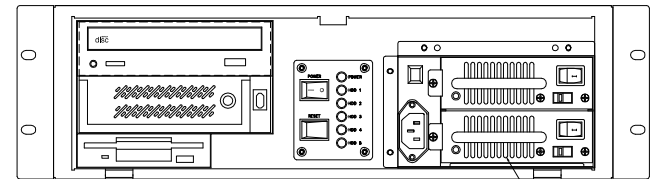

LEFT SIDE

TOP VIEW

RIGHT SIDE

REAR VIEW

FRONT VIEW - DOOR OPEN

REDUNDANT POWER SUPPLY

FRONT VIEW - DOOR CLOSED

Note: Drives & Power Supply not included

 <p>8295 Aero Plaza San Diego, CA 92123 (858) 571-4330 www.chassisplans.com</p>	<p>THE INFORMATION CONTAINED IN THIS DOCUMENT IS THE SOLE PROPERTY OF CHASSIS PLANS, LLC. IS COPYRIGHTED, AND IS SUBJECT TO WRITTEN CONFIDENTIALITY AND NON-DISCLOSURE AGREEMENTS. THIS INFORMATION INCLUDING MODIFICATION OF THIS DOCUMENT IS CONFIDENTIAL AND PROPRIETARY TO CHASSIS PLANS, LLC. THIS DRAWING MAY NOT BE DISCLOSED TO THIRD PARTIES INCLUDING VENDORS OR OTHER SUPPLIERS WITHOUT EXPRESS WRITTEN PERMISSION OF CHASSIS PLANS, LLC. REPRODUCTION IN ANY FORM OR MEANS, MECHANICAL, INCLUDING PHOTOCOPIING OR BY ANY INFORMATION STORAGE AND RETRIEVAL SYSTEM WITHOUT THE EXPRESS WRITTEN PERMISSION OF CHASSIS PLANS, LLC. IS A VIOLATION OF STATE AND FEDERAL STATUTES AND WILL SUBJECT THE VIOLATOR TO MONETARY DAMAGES. © CHASSIS PLANS, LLC. 2005</p>	MATERIAL	TITLE	
	<p>UNLESS OTHERWISE SPECIFIED DIMENSIONS ARE IN INCHES. TOLERANCES ARE: DECIMALS .XX ± .1 ANGLES SCALE: NONE .XX ± .03 ± 0°30' .XXX ± .010</p>	FINISH	<p>D1 SERIES CHASSIS 3U ATX RACKMOUNT CUSTOMER DRAWING</p>	<p>PART NUMBER D1_CUSTOMER_DRAWING</p>
		<p>FILE: D1_CUSTOMER_DRAWING DATE: 4/2/05</p>	<p>LAST EDIT DATE: 4/6/07</p>	<p>SHEET 1 OF 1</p>