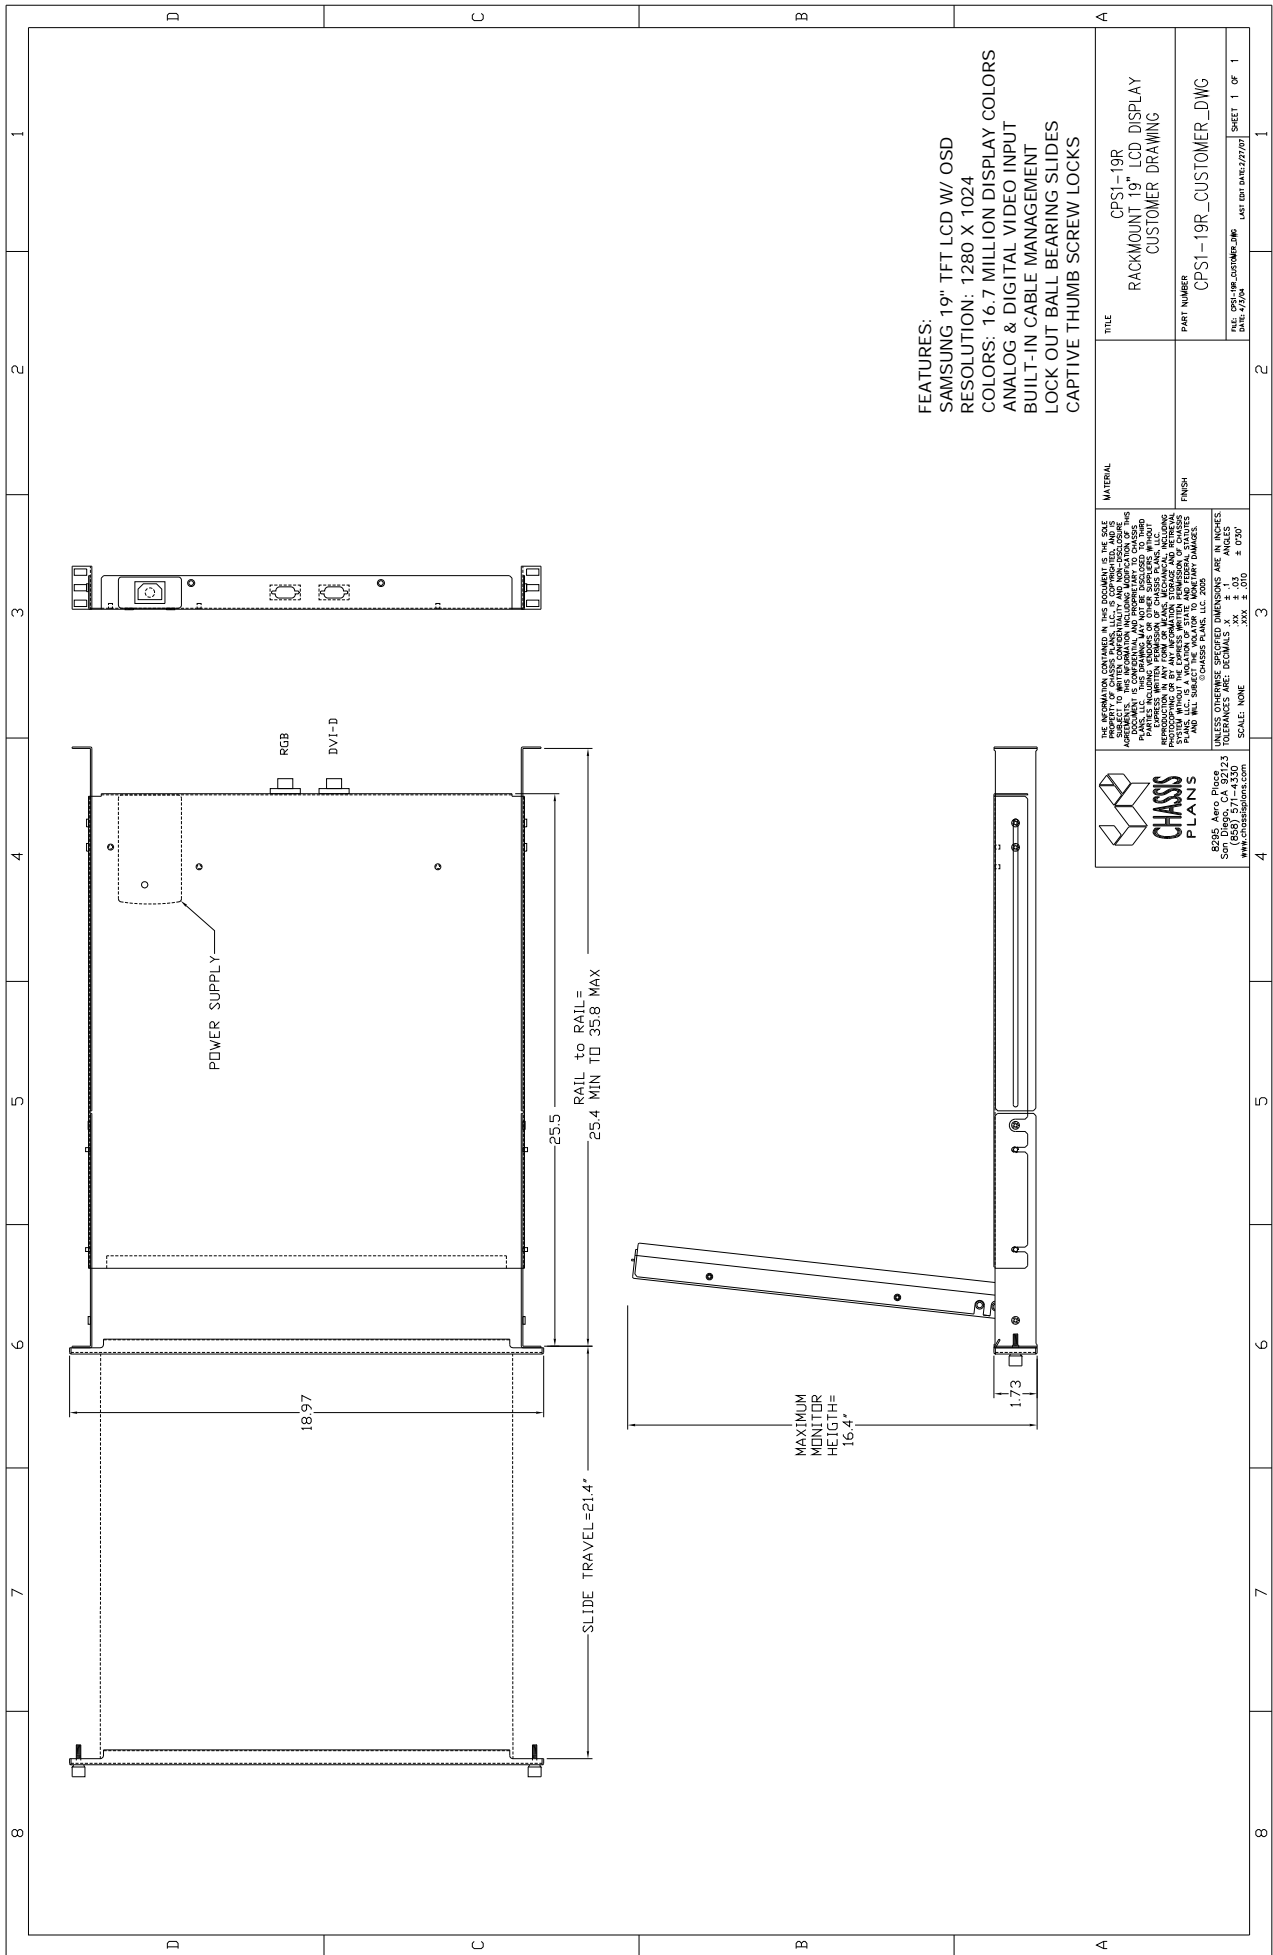

FEATURES:
SAMSUNG 19" TFT LCD W/ OSD
RESOLUTION: 1280 X 1024
COLORS: 16.7 MILLION DISPLAY COLORS
ANALOG & DIGITAL VIDEO INPUT
BUILT-IN CABLE MANAGEMENT
LOCK OUT BALL BEARING SLIDES
CAPTIVE THUMB SCREW LOCKS

THE INFORMATION CONTAINED IN THIS DOCUMENT IS THE SOLE PROPERTY OF CHASSIS PLANS. IT IS TO BE USED ONLY FOR THE PROJECT FOR WHICH IT WAS SPECIFICALLY DESIGNED. THIS DOCUMENT IS CONFIDENTIAL AND NOT TO BE REPRODUCED OR TRANSMITTED IN ANY FORM OR BY ANY MEANS, INCLUDING PHOTOCOPYING, RECORDING, OR BY ANY INFORMATION STORAGE AND RETRIEVAL SYSTEM WITHOUT THE EXPRESS WRITTEN PERMISSION OF CHASSIS PLANS. A CAPTIVE THUMB SCREW LOCK IS USED TO SECURE THIS DOCUMENT AND WILL SUBJECT THIS DOCUMENT TO MONITORING DAMAGES.	
TITLE	CPS1-19R RACKMOUNT 19" LCD DISPLAY CUSTOMER DRAWING
MATERIAL	
PART NUMBER	CPS1-19R_CUSTOMER_DWG
FINISH	
UNLESS OTHERWISE SPECIFIED DIMENSIONS ARE IN INCHES	ANGLES
TOLERANCES ARE: DECIMALS .X .1 .1	FRACTIONS 1/16 1/8 1/4
SCALE: NONE	XXX 1:100

CHASSIS PLANS
8295 Aero Place
San Diego, CA 92123
(619) 444-1111
www.chassisplans.com