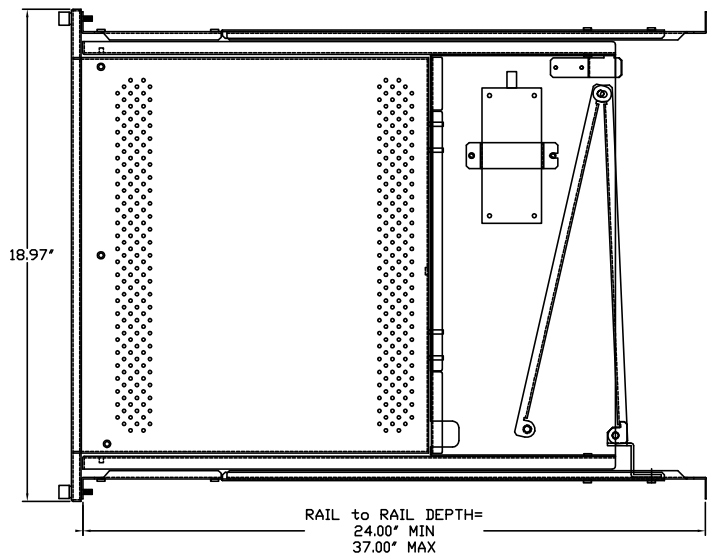

8 7 6 5 4 3 2 1

D

D

C

C

B

B

- FEATURES:
- SAMSUNG 17" TFT LCD W/ OSD
 - RESOLUTION: 1280 X 1024
 - COLORS: 16.7 MILLION DISPLAY COLORS
 - 83 KEY KEYBOARD
 - TRACK BALL OR TOUCH PAD
 - USB OR PS/2 KEYBOARD INTERFACE
 - BUILT-IN CABLE MANAGEMENT
 - LOCK OUT BALL BEARING SLIDES
 - CAPTIVE THUMB SCREW LOCKS
 - OPTIONAL KVM

A

A

8 7 6 5 4 3 2 1

 <p>8295 Aero Plaza San Diego, CA 92123 (858) 571-4330 www.chassisplans.com</p>	<p>UNLESS OTHERWISE SPECIFIED DIMENSIONS ARE IN INCHES. TOLERANCES: DECIMALS .X ± .1 ANGLES SCALE: NONE .XX ± .03 ± 0°30' .XXX ± .010</p>	MATERIAL	TITLE
		FINISH	<p>CPCSD1-17 17" RACKMOUNT LCD/KEYBOARD CUSTOMER DRAWING</p>
		PART NUMBER	<p>CPCSD1-17_CUSTOMER_DWG</p>
		FILE: CPCSD1-17_CUSTOMER_DWG DATE: 8/2/04	LAST EDIT DATE: 2/26/07 SHEET 1 OF 1