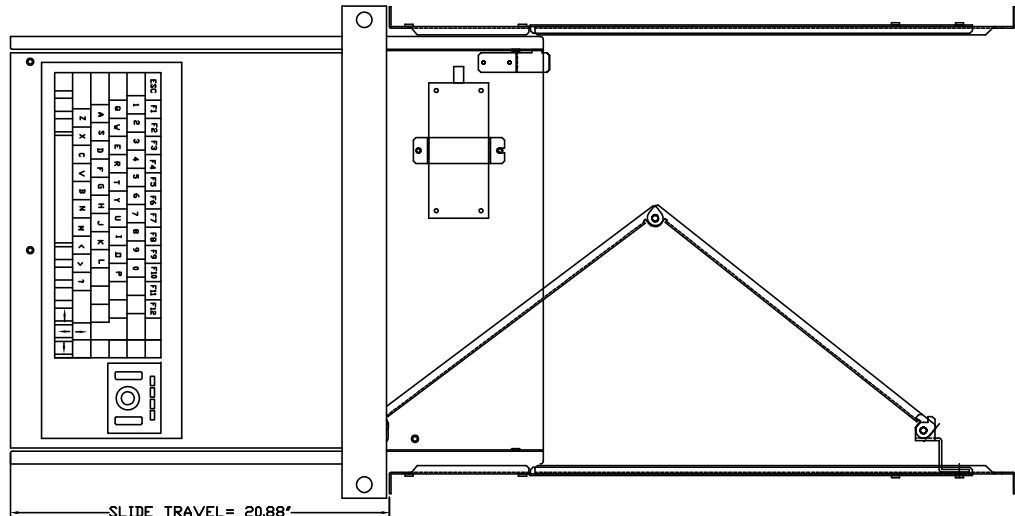

8 7 6 5 4 3 2 1

D

D

C

C

B

B

- FEATURES:
- SAMSUNG 17" TFT LCD W/ OSD
 - RESOLUTION: 1280 X 1024
 - COLORS: 16.7 MILLION DISPLAY COLORS
 - 83 KEY KEYBOARD
 - TRACK BALL OR TOUCH PAD
 - USB OR PS/2 KEYBOARD INTERFACE
 - BUILT-IN CABLE MANAGEMENT
 - LOCK OUT BALL BEARING SLIDES
 - CAPTIVE THUMB SCREW LOCKS
 - OPTIONAL KVM

A

A

8 7 6 5 4 3 2 1

 <p>8295 Aero Plaza San Diego, CA 92123 (858) 571-4330 www.chassisplans.com</p>	<p>UNLESS OTHERWISE SPECIFIED DIMENSIONS ARE IN INCHES. TOLERANCES: DECIMALS .X ± .1 ANGLES SCALE: NONE .XX ± .03 ± 0°30' .XXX ± .010</p>	MATERIAL	TITLE
		FINISH	<p>CPCSD1-17 17" RACKMOUNT LCD/KEYBOARD CUSTOMER DRAWING</p>
		PART NUMBER	<p>CPCSD1-17_CUSTOMER_DWG</p>
		FILE: CPCSD1-17_CUSTOMER_DWG DATE: 8/2/04	LAST EDIT DATE: 2/26/07 SHEET 1 OF 1