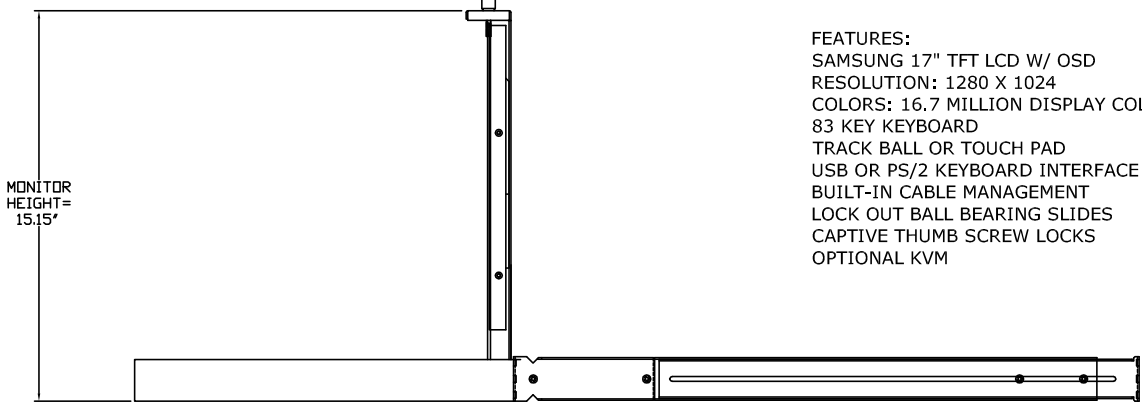

8 7 6 5 4 3 2 1

D

D

C

C

B

B

- FEATURES:
- SAMSUNG 17" TFT LCD W/ OSD
 - RESOLUTION: 1280 X 1024
 - COLORS: 16.7 MILLION DISPLAY COLORS
 - 83 KEY KEYBOARD
 - TRACK BALL OR TOUCH PAD
 - USB OR PS/2 KEYBOARD INTERFACE
 - BUILT-IN CABLE MANAGEMENT
 - LOCK OUT BALL BEARING SLIDES
 - CAPTIVE THUMB SCREW LOCKS
 - OPTIONAL KVM

A

A

8 7 6 5 4 3 2 1

 <p>8295 Aero Plaza San Diego, CA 92123 (858) 571-4330 www.chassisplans.com</p>	<p>UNLESS OTHERWISE SPECIFIED DIMENSIONS ARE IN INCHES. TOLERANCES: DECIMALS .X ± .1 ANGLES SCALE: NONE .XX ± .03 ± 0°30' .XXX ± .010</p>	MATERIAL	TITLE
		FINISH	<p>CPCSD1-17 17" RACKMOUNT LCD/KEYBOARD CUSTOMER DRAWING</p>
		PART NUMBER	<p>CPCSD1-17_CUSTOMER_DWG</p>
		FILE: CPCSD1-17_CUSTOMER_DWG DATE: 8/2/04	LAST EDIT DATE: 2/26/07 SHEET 1 OF 1