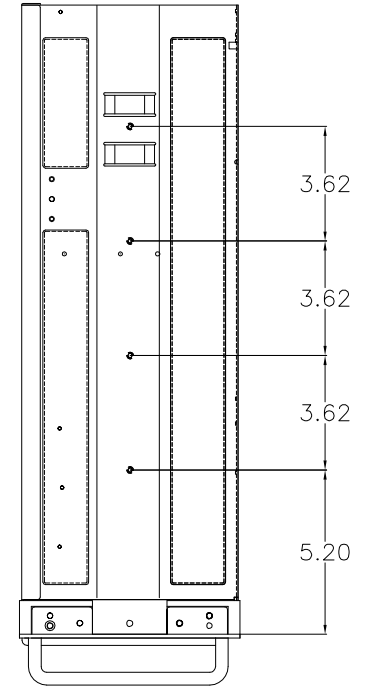

Rear View ATX Redundant

Rear View ATX PS/2

Top View

Side View

Front View - Doors Closed

Front View - Doors Open

 <p>8295 Aero Plaza San Diego, CA 92123 (858) 571-4330 www.chassisplans.com</p>	<p>THE INFORMATION CONTAINED IN THIS DOCUMENT IS THE SOLE PROPERTY OF CHASSIS PLANS, LLC. IS COPYRIGHTED, AND IS SUBJECT TO WRITTEN CONFIDENTIALITY AND NON-DISCLOSURE AGREEMENTS. THIS INFORMATION INCLUDING MODIFICATION OF THIS DOCUMENT IS CONFIDENTIAL AND PROPRIETARY TO CHASSIS PLANS, LLC. THIS DRAWING MAY NOT BE DISCLOSED TO THIRD PARTIES INCLUDING VENDORS OR OTHER SUPPLIERS WITHOUT EXPRESS WRITTEN PERMISSION OF CHASSIS PLANS, LLC. REPRODUCTION IN ANY FORM OR MEANS, MECHANICAL, INCLUDING PHOTOCOPIING OR BY ANY INFORMATION STORAGE AND RETRIEVAL SYSTEM WITHOUT THE EXPRESS WRITTEN PERMISSION OF CHASSIS PLANS, LLC. IS A VIOLATION OF STATE AND FEDERAL STATUTES AND WILL SUBJECT THE VIOLATOR TO MONETARY DAMAGES. © CHASSIS PLANS, LLC. 2005</p>	MATERIAL	TITLE
	<p>UNLESS OTHERWISE SPECIFIED DIMENSIONS ARE IN INCHES. TOLERANCES: ARE: DECIMALS .X ± .1 ANGLES SCALE: NONE .XX ± .03 ± 0°30' .XXX ± .010</p>	FINISH	<p>C6 SERIES CHASSIS ATX MOTHERBOARD CUSTOMER DRAWING</p>
		<p>PART NUMBER</p> <p>C6 CUSTOMER DRAWING</p>	<p>FILE: C6 CUSTOMER DRAWING DATE: 4/1/03</p>
			<p>LAST EDIT DATE: 6/23/07</p> <p>SHEET 1 OF 1</p>