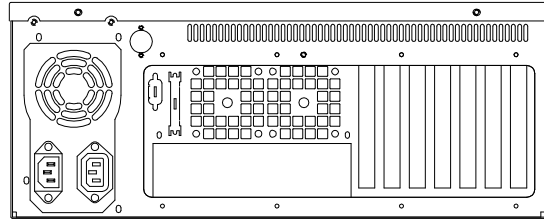

Rear View ATX Redundant

Rear View ATX PS/2

Top View

Side View

Front View - Doors Closed

Front View - Doors Open

 <p>8295 Aero Plaza San Diego, CA 92123 (858) 571-4330 www.chassisplans.com</p>	<p>THE INFORMATION CONTAINED IN THIS DOCUMENT IS THE SOLE PROPERTY OF CHASSIS PLANS, LLC. IS COPYRIGHTED, AND IS SUBJECT TO WRITTEN CONFIDENTIALITY AND NON-DISCLOSURE AGREEMENTS. THIS INFORMATION INCLUDING MODIFICATION OF THIS DOCUMENT IS CONFIDENTIAL AND PROPRIETARY TO CHASSIS PLANS, LLC. THIS DRAWING MAY NOT BE DISCLOSED TO THIRD PARTIES INCLUDING VENDORS OR OTHER SUPPLIERS WITHOUT EXPRESS WRITTEN PERMISSION OF CHASSIS PLANS, LLC. REPRODUCTION IN ANY FORM OR MEANS, MECHANICAL, INCLUDING PHOTOCOPIING OR BY ANY INFORMATION STORAGE AND RETRIEVAL SYSTEM WITHOUT THE EXPRESS WRITTEN PERMISSION OF CHASSIS PLANS, LLC. IS A VIOLATION OF STATE AND FEDERAL STATUTES AND WILL SUBJECT THE VIOLATOR TO MONETARY DAMAGES. © CHASSIS PLANS, LLC. 2005</p>	MATERIAL	TITLE
	<p>UNLESS OTHERWISE SPECIFIED DIMENSIONS ARE IN INCHES. TOLERANCES: ARE: DECIMALS .X ± .1 ANGLES SCALE: NONE .XX ± .03 ± 0°30' .XXX ± .010</p>	FINISH	<p>C6 SERIES CHASSIS ATX MOTHERBOARD CUSTOMER DRAWING</p>
		<p>PART NUMBER</p> <p>C6 CUSTOMER DRAWING</p>	<p>FILE: C6 CUSTOMER DRAWING DATE: 4/1/03</p>
			<p>LAST EDIT DATE: 6/23/07</p> <p>SHEET 1 OF 1</p>