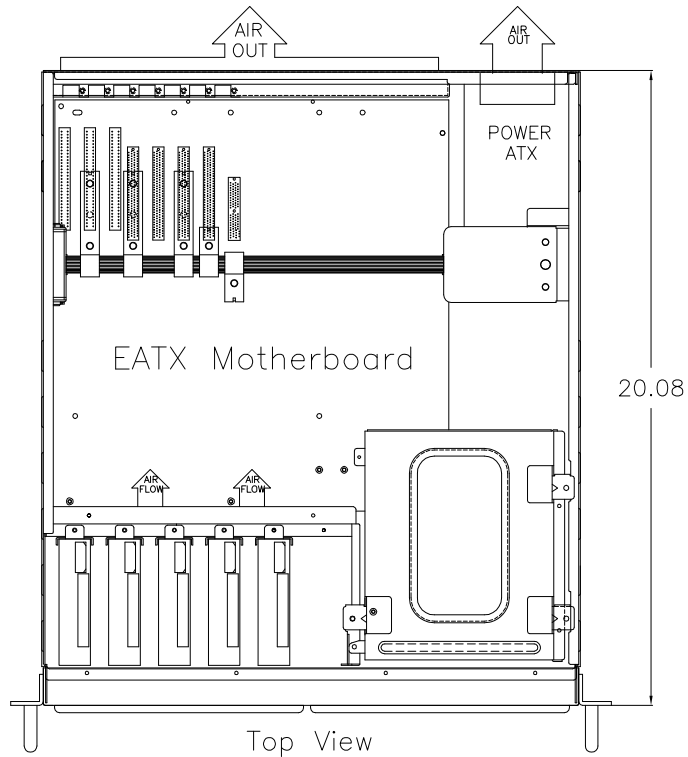

Rear View ATX Redundant

Rear View ATX PS/2

Top View

Side View

Front View - Doors Closed

Front View - Doors Open

 <p>8295 Aero Plaza San Diego, CA 92123 (858) 571-4330 www.chassisplans.com</p>	<p>THE INFORMATION CONTAINED IN THIS DOCUMENT IS THE SOLE PROPERTY OF CHASSIS PLANS, LLC. IS COPYRIGHTED, AND IS SUBJECT TO WRITTEN CONFIDENTIALITY AND NON-DISCLOSURE AGREEMENTS. THIS INFORMATION INCLUDING MODIFICATION OF THIS DOCUMENT IS CONFIDENTIAL AND PROPRIETARY TO CHASSIS PLANS, LLC. THIS DRAWING MAY NOT BE DISCLOSED TO THIRD PARTIES INCLUDING VENDORS OR OTHER SUPPLIERS WITHOUT EXPRESS WRITTEN PERMISSION OF CHASSIS PLANS, LLC. REPRODUCTION IN ANY FORM OR MEANS, MECHANICAL, INCLUDING PHOTOCOPIING OR BY ANY INFORMATION STORAGE AND RETRIEVAL SYSTEM WITHOUT THE EXPRESS WRITTEN PERMISSION OF CHASSIS PLANS, LLC. IS A VIOLATION OF STATE AND FEDERAL STATUTES AND WILL SUBJECT THE VIOLATOR TO MONETARY DAMAGES. © CHASSIS PLANS, LLC. 2005</p>	MATERIAL	TITLE
	<p>UNLESS OTHERWISE SPECIFIED DIMENSIONS ARE IN INCHES. TOLERANCES: ARE: DECIMALS .X ± .1 ANGLES SCALE: NONE .XX ± .03 ± 0°30' .XXX ± .010</p>	FINISH	<p>C6 SERIES CHASSIS ATX MOTHERBOARD CUSTOMER DRAWING</p>
		<p>PART NUMBER</p> <p>C6 CUSTOMER DRAWING</p>	<p>FILE: C6 CUSTOMER DRAWING DATE: 4/1/03</p>
			<p>LAST EDIT DATE: 6/23/07</p> <p>SHEET 1 OF 1</p>